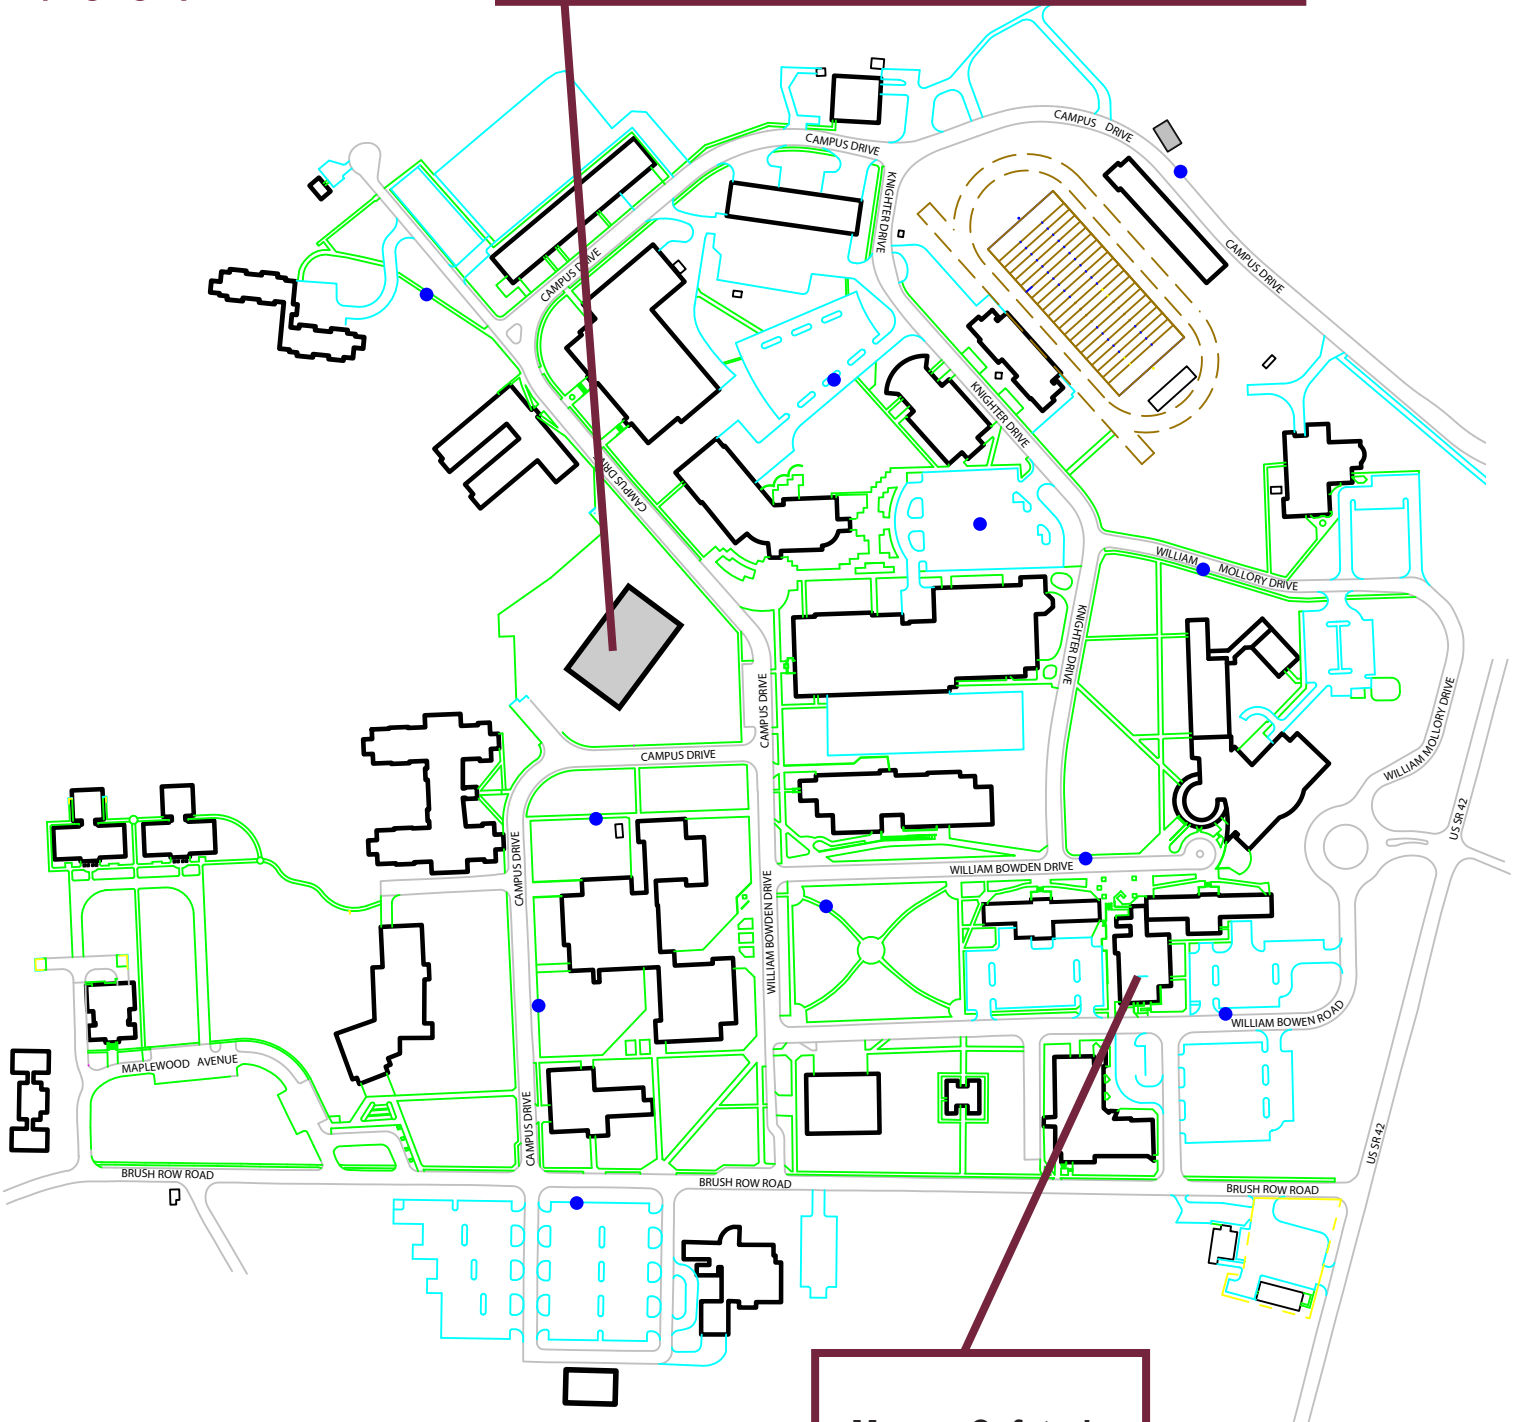

CENTRAL STATE CAMPUS DINING MAP

New Dining Facility
(opening Sept. 2015)

Resident
Dining Hall

Mercer Cafeteria